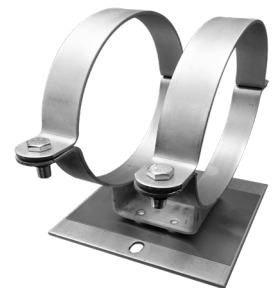

## Pipe Skid (Light - Medium Range)

B091

Suitable for pipes up to 150mm nb  
 Supplied with m12 fixing bolts  
 Standard Finish Grey Oxide

K	100mm
C	250mm
H	125mm
L	100mm
G	300mm

## Pipe Skid (Medium - Heavy Range)

B093

Suitable for pipes up to 300mm nb  
 Supplied with m16 fixing bolts  
 \* Excludes gussets on 150mm nb & below (See B091)  
 Maximum movement 100mm  
 Standard Finish Grey Oxide

## Pipe Skid (Heavy Range)

B095

Suitable for pipes up to 500mm nb  
 Supplied with m16 fixing bolts  
 Standard Finish Grey Oxide

K	150mm
C	300mm
H	TBA
L	150mm
G	300mm