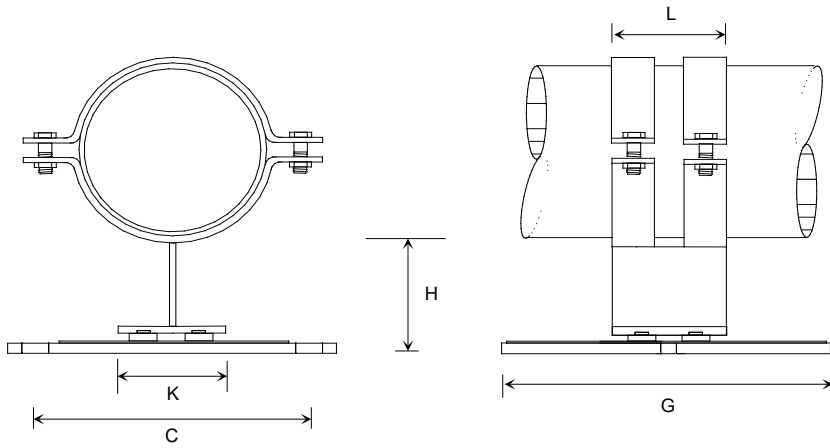

## Pipe Skid (Light - Medium Range)

B091

Suitable for pipes up to 150mm nb  
 Supplied with m12 fixing bolts  
 Standard Finish Grey Oxide

K	100mm
C	250mm
H	125mm
L	100mm
G	300mm

## Pipe Skid (Medium - Heavy Range)

B093

Suitable for pipes up to 300mm nb  
 Supplied with m16 fixing bolts  
 \* Excludes gussets on 150mm nb & below (See B091)  
 Maximum movement 100mm  
 Standard Finish Grey Oxide

K	100mm
K (300mm nb)	150mm
C	250mm
C (300mm nb)	300mm
H	125mm
L	100mm
G	300mm

## Pipe Skid (Heavy Range)

B095

Suitable for pipes up to 500mm nb  
 Supplied with m16 fixing bolts  
 Standard Finish Grey Oxide

K	150mm
C	300mm
H	TBA
L	150mm
G	300mm