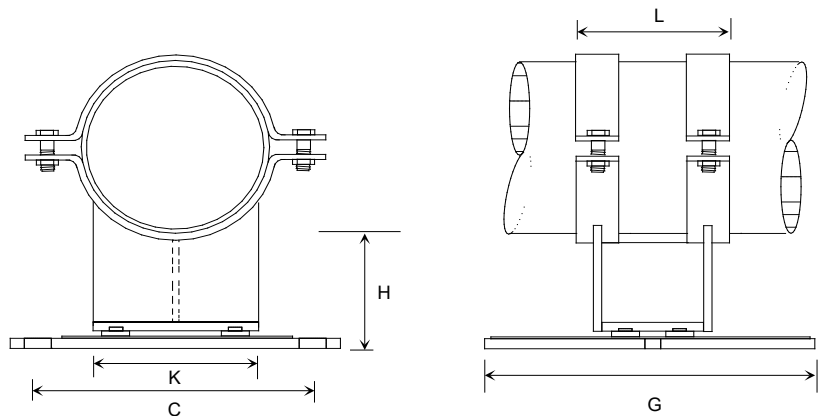

## Pipe Skid (Medium - Heavy Range)

B093

Suitable for pipes up to 300mm nb  
 Supplied with m16 fixing bolts  
 \* Excludes gussets on 150mm nb & below (See B091)  
 Maximum movement 100mm  
 Standard Finish Grey Oxide

K	100mm
K (300mm nb)	150mm
C	250mm
C (300mm nb)	300mm
H	125mm
L	100mm
G	300mm

## Pipe Skid (Heavy Range)

B095

Suitable for pipes up to 500mm nb  
 Supplied with m16 fixing bolts  
 Standard Finish Grey Oxide

K	150mm
C	300mm
H	TBA
L	150mm
G	300mm