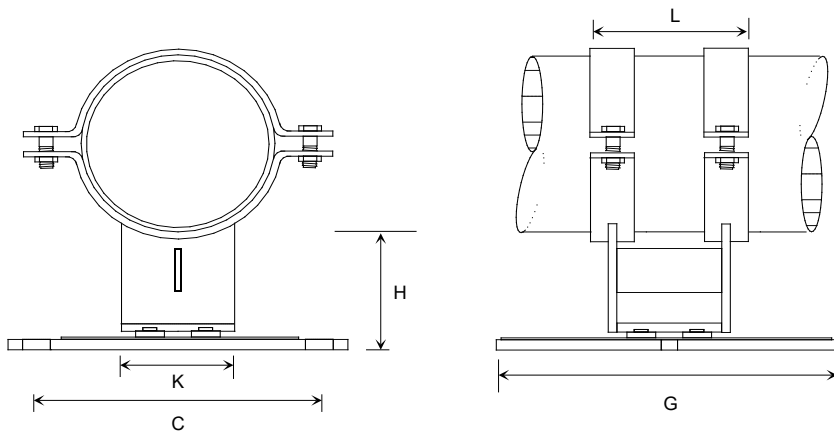

## Pipe Skid (Light - Medium Range)

B091

Suitable for pipes up to 150mm nb  
 Supplied with m12 fixing bolts  
 Standard Finish Grey Oxide

K	100mm
C	250mm
H	125mm
L	100mm
G	300mm

## Pipe Skid (Medium - Heavy Range)

B093

Suitable for pipes up to 300mm nb  
 Supplied with m16 fixing bolts  
 \* Excludes gussets on 150mm nb & below (See B091)  
 Maximum movement 100mm  
 Standard Finish Grey Oxide

K	100mm
K (300mm nb)	150mm
C	250mm
C (300mm nb)	300mm
H	125mm
L	100mm
G	300mm

## Pipe Skid (Heavy Range)

B095

Suitable for pipes up to 500mm nb  
 Supplied with m16 fixing bolts  
 Standard Finish Grey Oxide

K	150mm
C	300mm
H	TBA
L	150mm
G	300mm