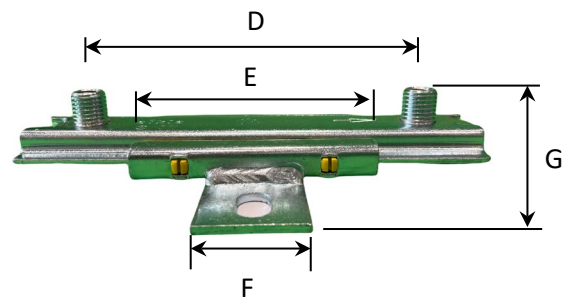

Ref:	O/All Length	A	B	C	E	F	G	Fixing Holes
B083	150	54	100	150	100	40 x 5	45	12.5 x 20

m10/m12 Female Fixing

Ref:	O/All Length	A	B	C	E	F	G	Fixing Holes
B087	150	80	160	190	140	40 x 5	45	12.5 x 20

m12/m16 Dual Female / m20 Male Fixing Studs

Ref:	O/All Length	A	B	C	D	E	F	G	Fixing Holes
B085	200	54	116	145	150	100	40 x 5	37	12.5 x 20

m10 Female / m16 Male Fixing Studs

Ref:	O/All Length	A	B	C	D	E	F	G	Fixing Holes
B089	275	80	160	190	200	140	40 x 5	57	12.5 x 20

m12/m16 Dual Female / m20 Male Fixing Studs

Pipe Slide Guide (Light - Medium Range)

B090

Suitable for pipes up to 150mm nb
 Supplied with m12 fixing bolts
 Standard Finish Grey Oxide

K	50mm or 100mm
C	83mm or 133mm
H	125mm
L	300mm
F	50mm

Pipe Slide Guide (Medium Range)

B092

Suitable for pipes up to 300mm nb
 Supplied with m16 fixing bolts
 * Excludes gussets on 150mm nb & below
 or 150mm nb x 50mm Insulation (273mm o/d)
 Standard Finish Grey Oxide