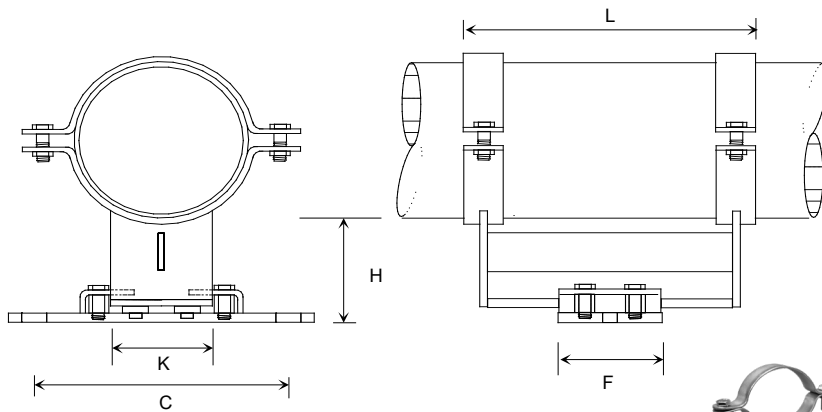

Ref:	O/All Length	A	B	C	E	F	G	Fixing Holes
B083	150	54	100	150	100	40 x 5	45	12.5 x 20

m10/m12 Female Fixing

Ref:	O/All Length	A	B	C	E	F	G	Fixing Holes
B087	150	80	160	190	140	40 x 5	45	12.5 x 20

m12/m16 Dual Female / m20 Male Fixing Studs

Ref:	O/All Length	A	B	C	D	E	F	G	Fixing Holes
B085	200	54	116	145	150	100	40 x 5	37	12.5 x 20

m10 Female / m16 Male Fixing Studs

Ref:	O/All Length	A	B	C	D	E	F	G	Fixing Holes
B089	275	80	160	190	200	140	40 x 5	57	12.5 x 20

m12/m16 Dual Female / m20 Male Fixing Studs

Pipe Slide Guide (Light - Medium Range)

B090

Suitable for pipes up to 150mm nb
 Supplied with m12 fixing bolts
 Standard Finish Grey Oxide

K	50mm or 100mm
C	83mm or 133mm
H	125mm
L	300mm
F	50mm

Pipe Slide Guide (Medium Range)

B092

Suitable for pipes up to 300mm nb
 Supplied with m16 fixing bolts
 * Excludes gussets on 150mm nb & below
 or 150mm nb x 50mm Insulation (273mm o/d)
 Standard Finish Grey Oxide