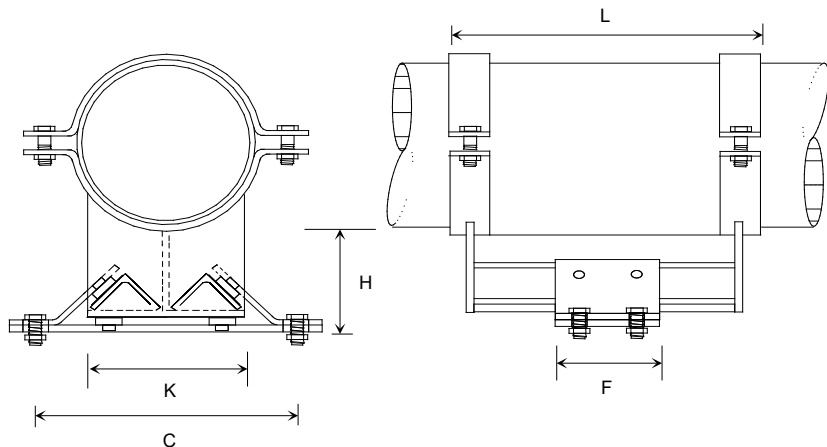

m12/m16 Dual Female / m20 Male Fixing Studs

Pipe Slide Guide (Light - Medium Range)

B090

Suitable for pipes up to 150mm nb
 Supplied with m12 fixing bolts
 Standard Finish Grey Oxide

K	50mm or 100mm
C	83mm or 133mm
H	125mm
L	300mm
F	50mm

Pipe Slide Guide (Medium Range)

B092

Suitable for pipes up to 300mm nb
 Supplied with m16 fixing bolts
 * Excludes gussets on 150mm nb & below
 or 150mm nb x 50mm Insulation (273mm o/d)
 Standard Finish Grey Oxide

150mm nb & Below

K	100mm
K (300mm nb)	150mm
C	250mm
C (300mm nb)	300mm
H	125mm
L	300mm
F	100mm

Pipe Slide Guide (Heavy Range)

B094

Suitable for pipes up to 500mm nb
 Supplied with m16 fixing bolts
 Standard Finish Grey Oxide

K	80mm & 150mm
C	210mm & 290mm
H	TBA
L	300mm
I	50mm
F	100mm