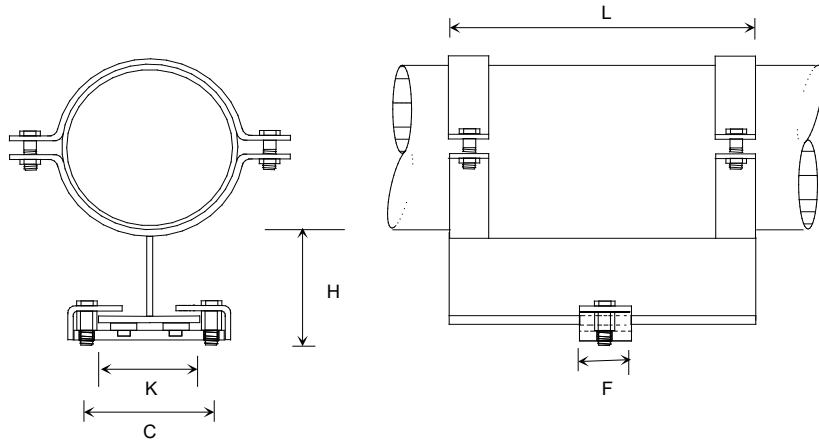

Ref:	O/All Length	A	B	C	E	F	G	Fixing Holes
B083	150	54	100	150	100	40 x 5	45	12.5 x 20

m10/m12 Female Fixing

Ref:	O/All Length	A	B	C	E	F	G	Fixing Holes
B087	150	80	160	190	140	40 x 5	45	12.5 x 20

m12/m16 Dual Female / m20 Male Fixing Studs

Ref:	O/All Length	A	B	C	D	E	F	G	Fixing Holes
B085	200	54	116	145	150	100	40 x 5	37	12.5 x 20

m10 Female / m16 Male Fixing Studs

Ref:	O/All Length	A	B	C	D	E	F	G	Fixing Holes
B089	275	80	160	190	200	140	40 x 5	57	12.5 x 20

m12/m16 Dual Female / m20 Male Fixing Studs

Pipe Slide Guide (Light - Medium Range)

B090

Suitable for pipes up to 150mm nb
 Supplied with m12 fixing bolts
 Standard Finish Grey Oxide

K	50mm or 100mm
C	83mm or 133mm
H	125mm
L	300mm
F	50mm

150mm nb & Below

K	100mm
K (300mm nb)	150mm
C	250mm
C (300mm nb)	300mm
H	125mm
L	300mm
F	100mm

Pipe Slide Guide (Heavy Range)

B094

Suitable for pipes up to 500mm nb
 Supplied with m16 fixing bolts
 Standard Finish Grey Oxide