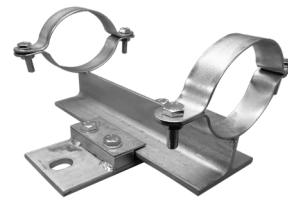

Ref:	O/All Length	A	B	C	D	E	F	G	Fixing Holes
B085	200	54	116	145	150	100	40 x 5	37	12.5 x 20

m10 Female / m16 Male Fixing Studs

Ref:	O/All Length	A	B	C	D	E	F	G	Fixing Holes
B089	275	80	160	190	200	140	40 x 5	57	12.5 x 20

m12/m16 Dual Female / m20 Male Fixing Studs

Pipe Slide Guide (Light - Medium Range)

B090

Suitable for pipes up to 150mm nb
 Supplied with m12 fixing bolts
 Standard Finish Grey Oxide

K	50mm or 100mm
C	83mm or 133mm
H	125mm
L	300mm
F	50mm

Pipe Slide Guide (Medium Range)

B092

Suitable for pipes up to 300mm nb
 Supplied with m16 fixing bolts
 * Excludes gussets on 150mm nb & below
 or 150mm nb x 50mm Insulation (273mm o/d)
 Standard Finish Grey Oxide