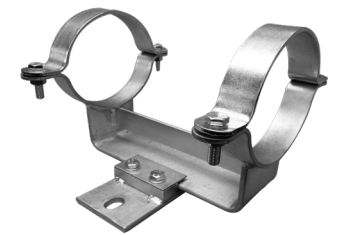

Ref:	O/All Length	A	B	C	D	E	F	G	Fixing Holes
B085	200	54	116	145	150	100	40 x 5	37	12.5 x 20

m10 Female / m16 Male Fixing Studs

Ref:	O/All Length	A	B	C	D	E	F	G	Fixing Holes
B089	275	80	160	190	200	140	40 x 5	57	12.5 x 20

m12/m16 Dual Female / m20 Male Fixing Studs

Pipe Slide Guide (Light - Medium Range)

B090

Suitable for pipes up to 150mm nb
 Supplied with m12 fixing bolts
 Standard Finish Grey Oxide

K	50mm or 100mm
C	83mm or 133mm
H	125mm
L	300mm
F	50mm

Pipe Slide Guide (Medium Range)

B092

Suitable for pipes up to 300mm nb
 Supplied with m16 fixing bolts
 * Excludes gussets on 150mm nb & below
 or 150mm nb x 50mm Insulation (273mm o/d)
 Standard Finish Grey Oxide

150mm nb & Below

K	100mm
K (300mm nb)	150mm
C	250mm
C (300mm nb)	300mm
H	125mm
L	300mm
F	100mm

Pipe Slide Guide (Heavy Range)

B094

Suitable for pipes up to 500mm nb
 Supplied with m16 fixing bolts
 Standard Finish Grey Oxide