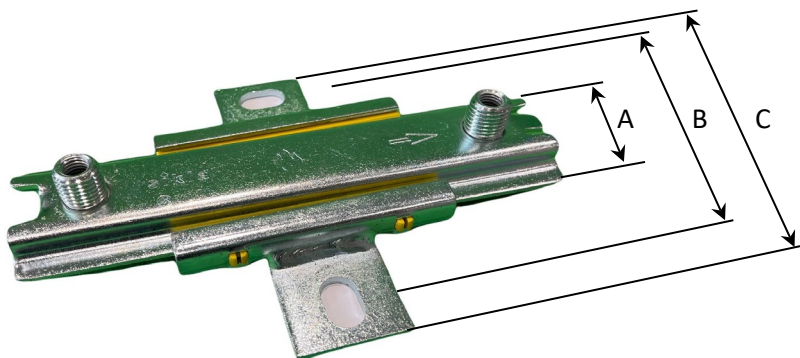

Ref:	O/All Length	A	B	C	E	F	G	Fixing Holes
B083	150	54	100	150	100	40 x 5	45	12.5 x 20

m10/m12 Female Fixing

Ref:	O/All Length	A	B	C	E	F	G	Fixing Holes
B087	150	80	160	190	140	40 x 5	45	12.5 x 20

m12/m16 Dual Female / m20 Male Fixing Studs

Ref:	O/All Length	A	B	C	D	E	F	G	Fixing Holes
B085	200	54	116	145	150	100	40 x 5	37	12.5 x 20

m10 Female / m16 Male Fixing Studs

Ref:	O/All Length	A	B	C	D	E	F	G	Fixing Holes
B089	275	80	160	190	200	140	40 x 5	57	12.5 x 20

m12/m16 Dual Female / m20 Male Fixing Studs

Pipe Slide Guide (Light - Medium Range)

B090

Suitable for pipes up to 150mm nb
 Supplied with m12 fixing bolts
 Standard Finish Grey Oxide

K	50mm or 100mm
C	83mm or 133mm
H	125mm
L	300mm
F	50mm

Pipe Slide Guide (Medium Range)

B092

Suitable for pipes up to 300mm nb
 Supplied with m16 fixing bolts
 * Excludes gussets on 150mm nb & below
 or 150mm nb x 50mm Insulation (273mm o/d)
 Standard Finish Grey Oxide